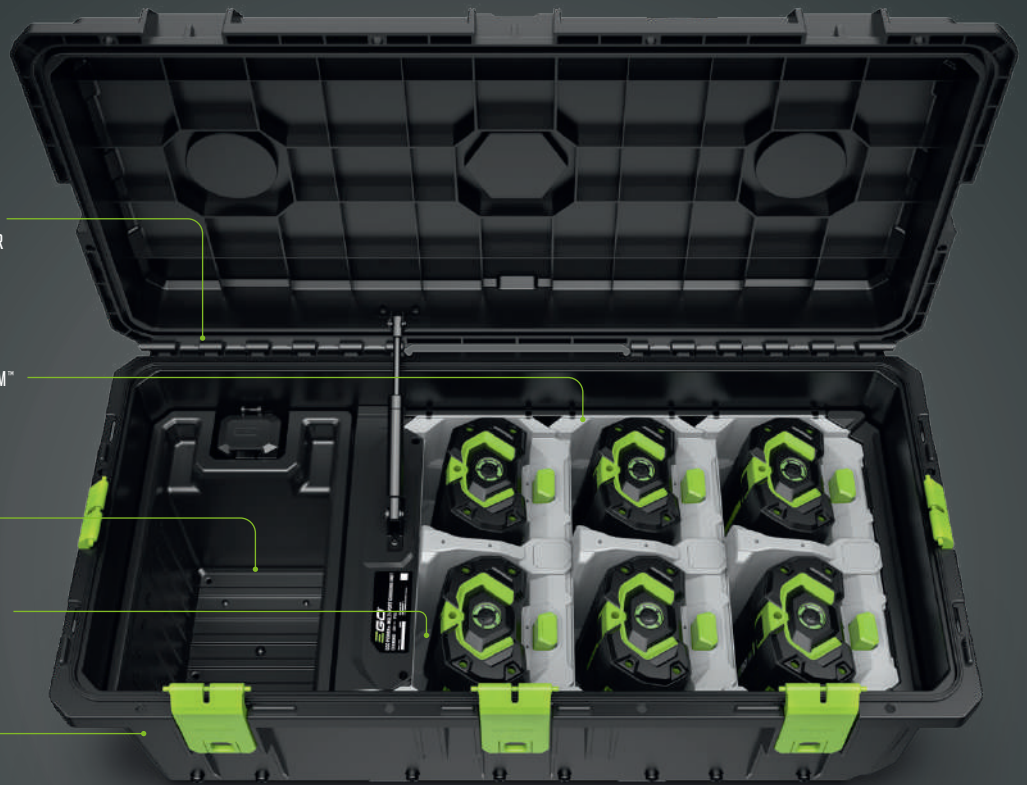

POWER+ MULTI-PORT CHARGING CASE

CHARGE 6 PORTABLE EGO BATTERIES AT THE SAME TIME

EGO's Professional Multi-Port Charging Case will charge any combination of up to six EGO portable batteries at the same time - ideal for professional users.

EGO's intelligent power management system charges batteries with the lowest level of charge first, then brings all the batteries up to full charge at the same rate. Charging 6x 10Ah batteries in as little as 3 hours in combination with the 1600W charger.

HINGED LID FOR WEATHER PROTECTION

FITS ANY EGO ARC LITHIUM™ HAND-HELD BATTERY

STORAGE

SIMULTANEOUSLY CHARGES UP TO 6 EGO PORTABLE BATTERIES

WHEELED FOR EASY TRANSPORT TO JOB SITE

CHU6000-K0004 MULTI-PORT CHARGING CASE & CHARGER

Includes CHV1600E 1600W charger.

CHU6000 MULTI-PORT CHARGING CASE

The Multi-Port Charging Case can be used directly with the EGO CHV1600E 1600W Charger or with the EGO 550W Rapid Charger (see page 29) when combined with the ACA1000 EGO Charging Adapter.

COMPARATIVE CHARGE TIMES

1600W CHARGER with case	6x 10Ah Portable Batteries	~ 3 Hours
550W RAPID CHARGER & CHARGING ADAPTER with case	6x 10Ah Portable Batteries	~ 8 Hours