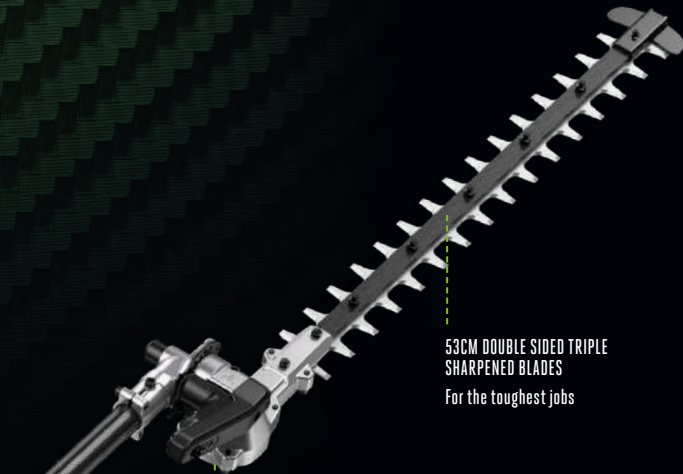

53CM DOUBLE SIDED TRIPLE SHARPENED BLADES
For the toughest jobs