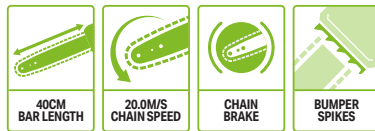

35CM BAR LENGTH

20.0M/S CHAIN SPEED

CHAIN BRAKE

BUMPER SPIKES

AVAILABLE AS A KIT

**CS1610E
40CM CHAINSAW**

An outstanding combination of high torque and chain speed – perfect for easily cutting through branches and medium-sized logs up to 40cm (approx. 16ins) in width.