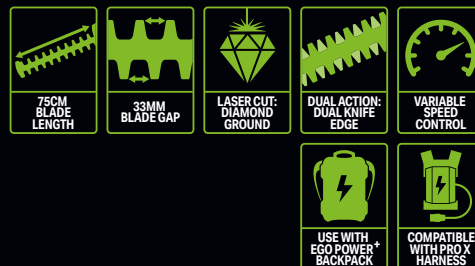

HTX7500 75CM PRO X HEDGE TRIMMER

Ideal for wider, larger hedges, the variable speed, double-knife edge cutting action makes light work of any garden job. Dual trigger system provides enhanced user comfort and safety.

LASER CUT DIAMOND
GROUND BLADES