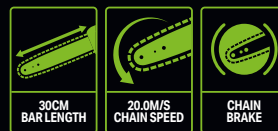

ABH3000 BATTERY HOLSTER   **BA2240T 4AH BATTERY**

Battery holster cable integrates with the safety strap to securely attach to the belt and harness. The 4Ah battery has been designed with the optimal power-to-weight ratio for use by professional arborists.

Available separately, see pages 25 and 26.

	CSX3000	CS1200E
BLADE LENGTH	30cm	30cm
CHAIN SPEED	20m/s	20m/s
CUTS UP TO*	2.5Ah Up to 140 cuts 4.0Ah Up to 225 cuts 5.0Ah Up to 265 cuts 6.0Ah Up to 330 cuts 7.5Ah Up to 420 cuts 10.0Ah Up to 560 cuts 12.0Ah Up to 700 cuts	2.5Ah Up to 130 cuts - - - - - -
CHAIN BAR	AG1200	AK1204Q
CHAIN TYPE	AC1200 (12", 1.1mm, 3/8")	AC1204Q (12", 1.1mm, 1/4")
OIL RESERVOIR	200ml	150ml
CHAIN OIL	Automatic - Worm drive adjustable	Automatic
CHAIN BRAKE	Yes - Mechanical and Electronic	Yes - Mechanical and Electronic
NOISE RATING LpA / LwA	88dB(A) / 98dB(A)	89dB(A) / 97dB(A)
VIBRATION (M/S²)	1.7/2.2	TBC
CHAIN TENSIONING	Manual	Manual
WEIGHT WITHOUT BATTERY	3.5kg	2.4kg
MOTOR TYPE	Brushless	Brushless
DOMESTIC WARRANTY	Not suitable	Not suitable
PROFESSIONAL WARRANTY	3 years	2 years
AVAILABLE AS A KIT	CSX3002: Includes top handle chainsaw, 4Ah battery and rapid charger	-

*Number of cuts may vary and depend on the battery used, charge level of battery and user's operation technique. Based on 100mm x 100mm cuts.
• - highlighted cutting area is optimal for battery.