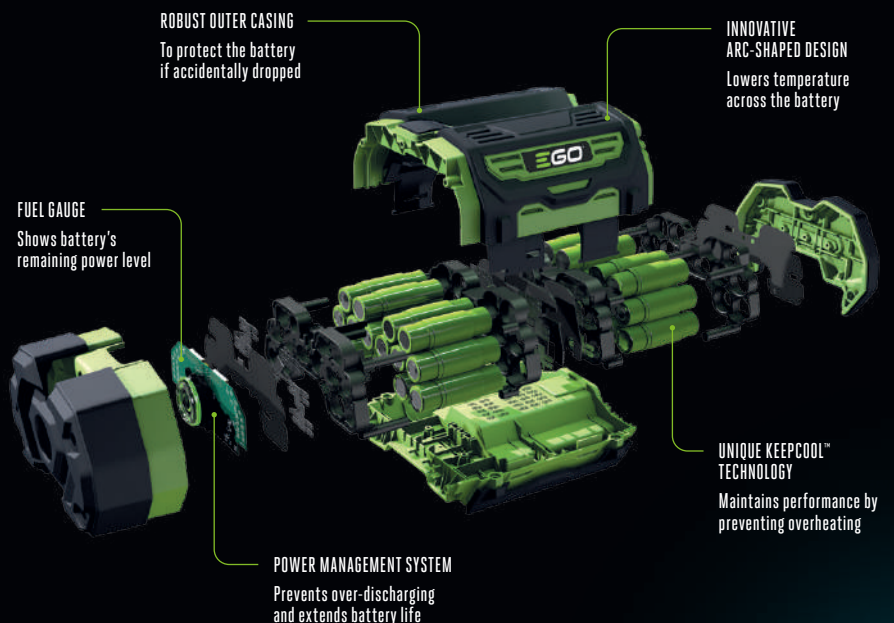

A BATTERY DESIGNED LIKE NO OTHER

EGO's unique patented 56V ARC Lithium™ battery delivers unmatched versatility and performance, providing the right power for every task.

Our team of experts has revolutionised battery technology to deliver the optimum power and performance for outdoor cordless tools. EGO's unique 56V ARC Lithium™ batteries deliver the power you need to complete any task. The eight portable batteries in our range can be used flexibly with each one of our cordless tools.

Key to its performance is the battery's intelligent design.

The innovative ARC shape of our 56V battery increases surface area, placing the battery cells close to the surface to maximise cooling and prevent overheating. Each battery cell is surrounded by EGO's unique KeepCool™ Technology, designed to absorb heat energy and keep the cells at their optimum temperature for longer run times. Software and microprocessors monitor and optimise each cell to deliver the best power and performance for every job.

Super fast recharge.

Our commitment to innovation not only delivers the right power for every task, it also means that when it's time to recharge, the EGO Power+ 56V ARC Lithium™ battery is one of the quickest around.

For more information on how EGO Power+ batteries work, and what makes them so revolutionary, download the Battery FAQ document on our website.

egopowerplus.co.uk/faqs