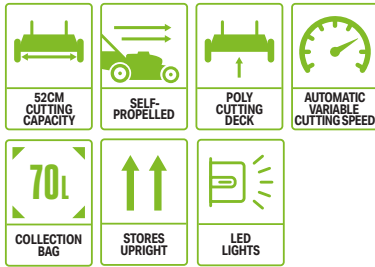

ACCESSORIES ALSO AVAILABLE

ONLY AVAILABLE AS KIT LM2021E-SP

CUTS UP TO 700SQM ON A SINGLE CHARGE

LM2130E-SP
52CM SELF-PROPELLED MOWER

The wide cutting width is perfect for precision mowing of larger gardens and wider spaces. Self-propelled with automatic variable cutting speed, ideal for large and sloping lawns. The Select Cut interchangeable multi-blade cutting system that allows you to choose between specialist mulching blade and bagging blade. Includes an extra-large 70L collection bag.