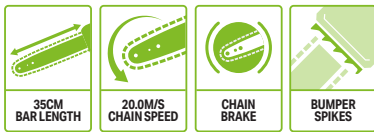

With an impressive 25m/s adjustable chain speed, cut through larger logs up to 50cm (19.6 inches) in width.

Durable bar and chain

**CS1410E
35CM CHAINSAW**

Perfect for easily cutting through branches and medium-sized logs up to 35cm (approx. 14ins) in width.