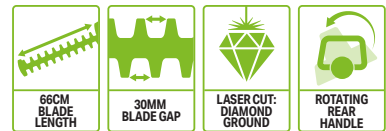

HT2600E 66CM HEDGE TRIMMER

Designed with a durable 66cm diamond ground blade and innovative rotating handle, the HT2600E provides cutting precision with ease.