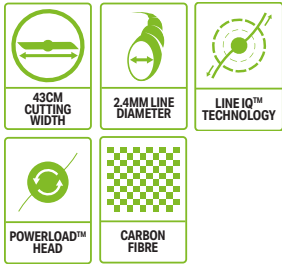

NEW FOR 2025

STA1700
LINE TRIMMER ATTACHMENT

POWERLOAD™
TECHNOLOGY

LINE-IQ™
TECHNOLOGY

Featuring Line IQ™ and Powerload™ Technologies for automatic line feeding and fast line replacement. The carbonfibre shaft adds strength and robustness for tough tasks.