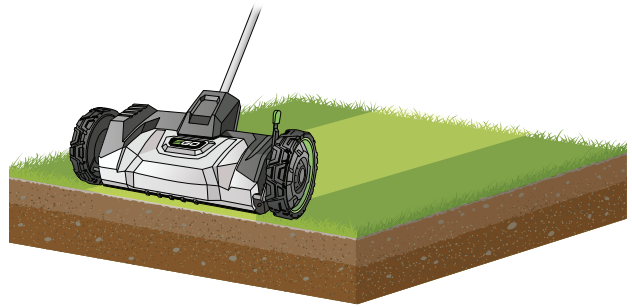

EGO Dethatcher

One complete cylinder means no missing area