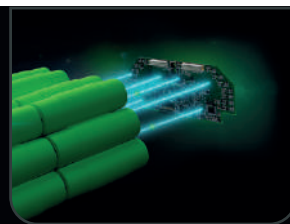

INTELLIGENT POWER

Power is nothing without control. It's why the EGO Power+ 56V ARC Lithium™ battery is continuously controlled by software and microprocessors within the battery and by the tools' intelligent power management systems. These constantly monitor and optimise each individual cell, to deliver the very best power, performance and run time.