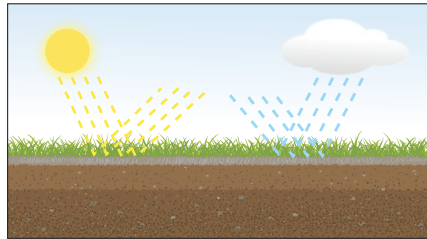

As time passes by, a thatch layer develops between the healthy grass and soil that can obstruct nutrients being absorbed.