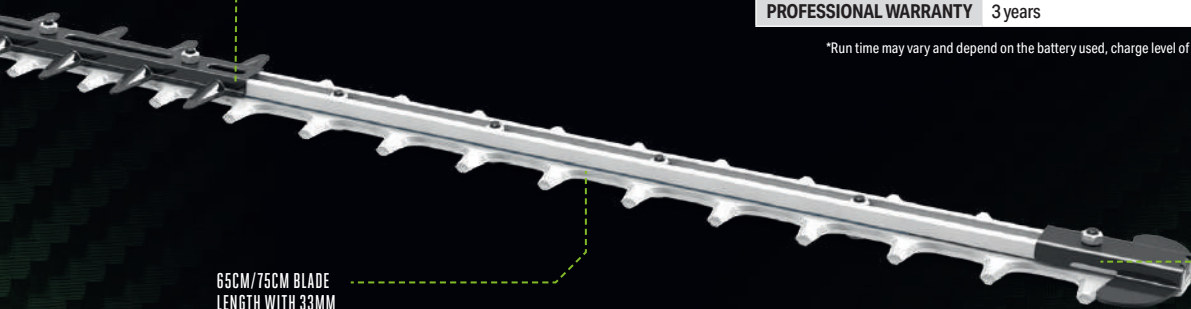

65CM/75CM BLADE
LENGTH WITH 33MM
CUTTING CAPACITY

BLADE TIP PROTECTOR
Prevents blades becoming
damaged by fences and walls

	HTX6500	HTX7500
BLADE LENGTH	65cm	75cm
BLADE GAP	33mm	33mm
BLADE TOOTH DEPTH	20mm	20mm
RUN TIME* WITH BAX1500 BATTERY	Up to 420 mins	Up to 380 mins
SPEED CONTROL	Variable speed	Variable speed
NO LOAD SPEEDS	3200spm	3200spm
BLADE TYPE	Double-sided cutting	Double-sided cutting
CUTTING ACTION	Dual action; double knife edge	Dual action; double knife edge
BLADE TIP PROTECTOR	Yes	Yes
ROTATING HANDLE	No	No
WEIGHT	3.9kg	4.0kg
MOTOR TYPE	Brushless	Brushless
NOISE RATING LpA/LwA	80 dB(A) 90.1dB(A)	83.9 dB(A) 95.4dB(A)
VIBRATION (M/S²)	3.2/3.9	2.9/3.5
DOMESTIC WARRANTY	5 years	5 years
PROFESSIONAL WARRANTY	3 years	3 years

*Run time may vary and depend on the battery used, charge level of battery, condition of hedge and user's operation technique.