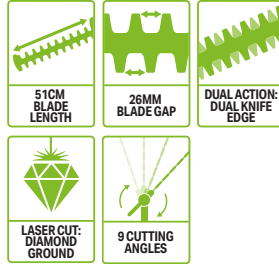

HTA2000S
SHORT HEDGE TRIMMER ATTACHMENT

With the same sharp blades and quick cutting action, this attachment makes short work of low, deep hedges.