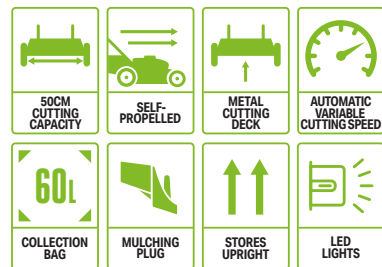

ACCESSORIES ALSO AVAILABLE

ONLY AVAILABLE AS KIT LM1903E-SP

CUTS UP TO 800SQM ON A SINGLE CHARGE

LM2020E-SP
50CM SELF-PROPELLED MOWER

The wide cutting width is perfect for precision mowing of medium and larger-sized gardens. Self-propelled with automatic variable cutting speed, ideal for large and sloping lawns. Includes a larger 60L collection bag.