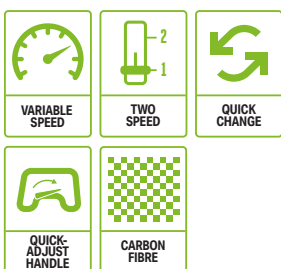

PH1420E MULTI-TOOL POWER HEAD

With more power, better ergonomics and an upgraded motor the PH1420E is compatible with all current and future attachments.

TOTAL LENGTH: 78cm
WEIGHT 600g

EP7501 EXTENSION POLE