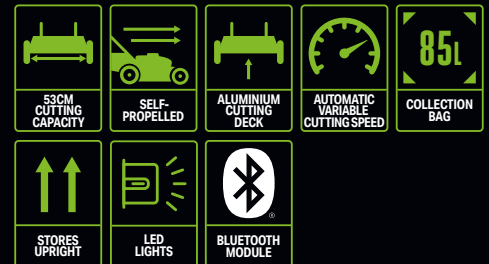

8 CUTTING HEIGHT ADJUSTMENTS

Via front and rear wheel levers, from 20mm to 105mm. A versatile and robust system

IoT READY WITH BUILT IN BLE MODULE

LMX5300SP

53CM PRO X SELF-PROPELLED MOWER WITH DUAL BATTERY PORTS

The wider cutting width is designed for mowing of large and wide spaces. Self-propelled with automatic variable cutting speed, two battery ports, and Peak Power™ Technology, ideal for all day working. The cast aluminium deck gives a robust stable performance. Includes an extra-large 85L collection bag.