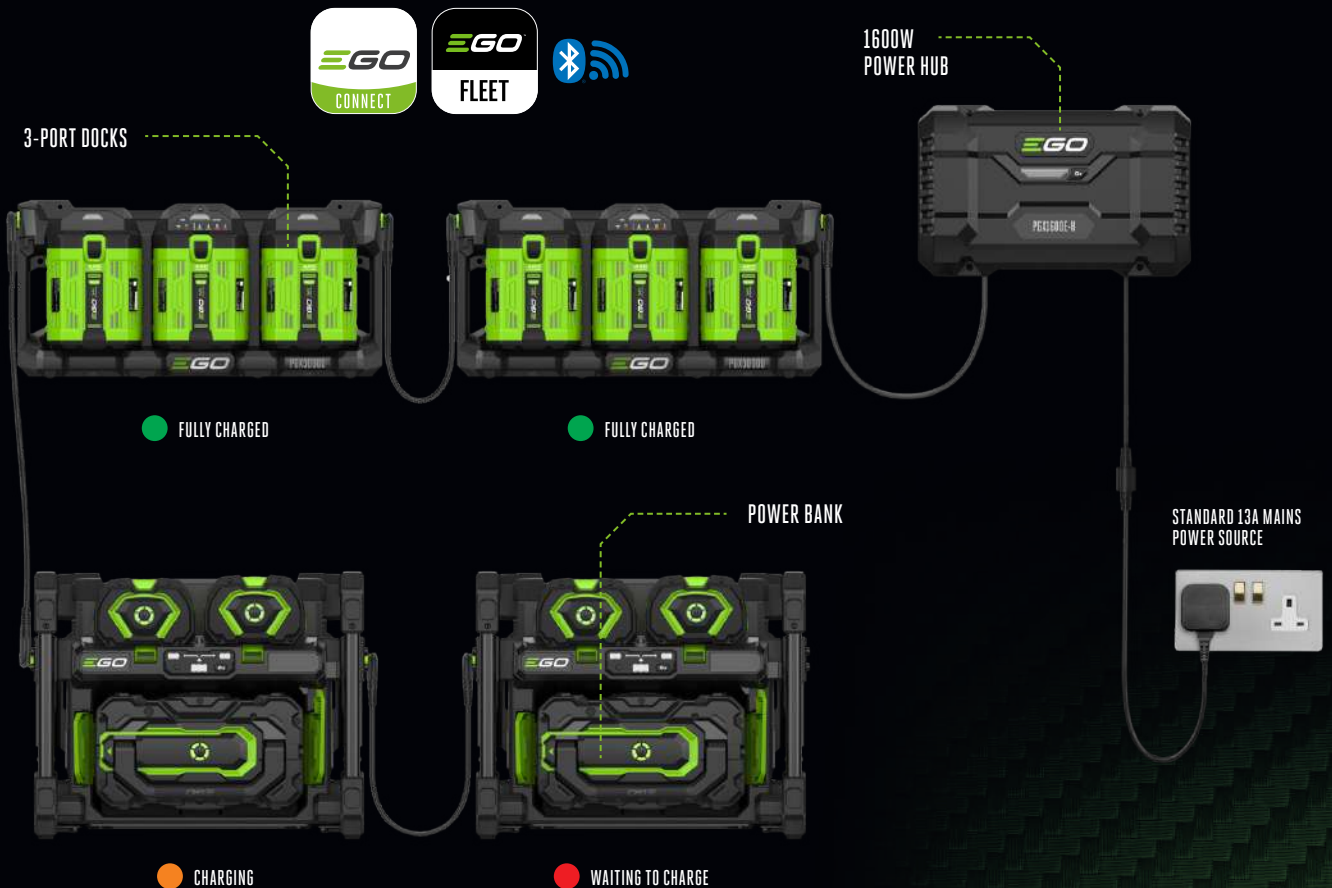

POWER+ PRO X CHARGING SYSTEM

A BREAKTHROUGH IN ALL DAY LONG POWER

At the centre of the EGO Pro X battery charging system is a portable super-fast Power Bank charger that keeps Pro X tools working on-site all day long.

Combined with the new EGO PGX Power Hub, more than 250Ah of energy can be charged in sequence overnight – ready for the next day’s work.

The EGO Pro X Power Hub has IoT Bluetooth and WiFi connectivity to provide all the information needed to manage a fleet of Pro X tools – supplying data from all enabled EGO products and physically connected charging peripherals.

The EGO 1600W PGX Power Hub has been designed to connect with existing standard mains power supplies, so there’s no need to update the power supply for installation.