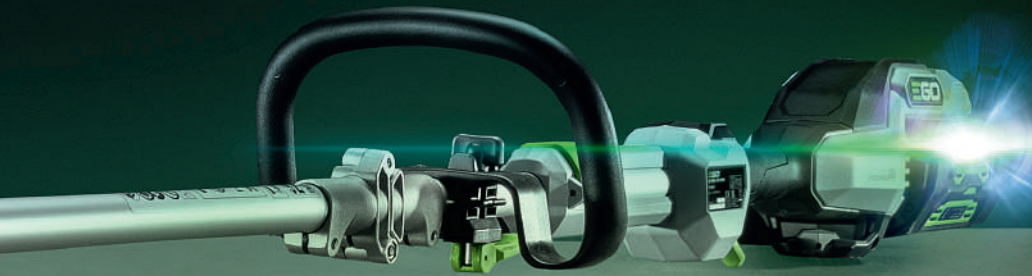

For use with the EGO Power+ Pro X Telescopic Pole (sold separately).
Cut through branches up to 200mm in diameter with ease.

	PSX2500
BAR LENGTH	25cm
CHAIN TYPE	90PX040X (Pitch 3/8", Gauge 1.1mm)
CHAIN SPEED	22m/s
RUN TIME*	2.5Ah Up to 110 cuts 4.0Ah Up to 182 cuts 5.0Ah Up to 231 cuts 6.0Ah Up to 330 cuts 7.5Ah Up to 379 cuts 10.0Ah Up to 455 cuts 12.0Ah Up to 565 cuts 28.0Ah Up to 1280 cuts
SPEED CONTROL	Variable Speed
TOTAL LENGTH	140cm
TOTAL EXTENDED LENGTH	400cm
OIL TANK CAPACITY	180ml with worm gear
NOISE RATING LpA/LwA	85 dB(A) / 99 dB(A)
WEIGHT WITHOUT BATTERY	2.2kg
MOTOR TYPE	Brushless
VIBRATION (M/S ²)	1.2
DOMESTIC WARRANTY	5 years
PROFESSIONAL WARRANTY	3 years
AVAILABLE AS A KIT**	PPCX1000: Includes telescopic pole, pruning saw attachment and hedge trimmer attachment

THE PERFECT COMBINATION OF POWER, BALANCE
AND COMFORT, OUR LINE TRIMMERS AND
BRUSH CUTTERS CUT EVERY JOB DOWN TO SIZE.

ULTIMATE TRIMMING CONTROL

EGO has revolutionised its range of Power+ Line Trimmers once more, with the introduction of world-first Line IQ™ Technology for non-stop performance.