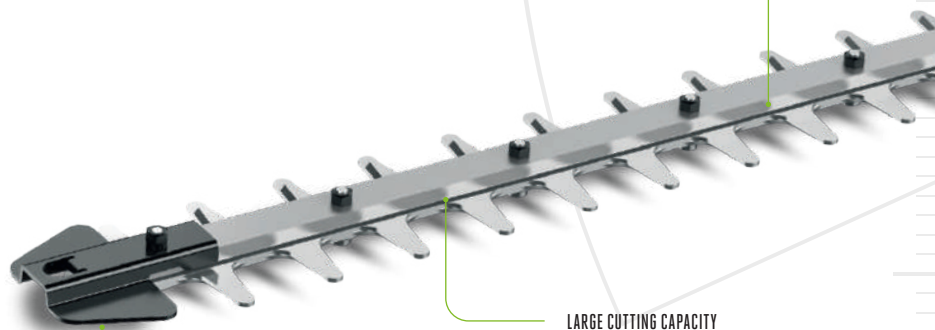

LARGE CUTTING CAPACITY
For tackling thicker hedges
and large branches

BLADE TIP PROTECTOR
Prevents blades becoming
damaged by fences and walls