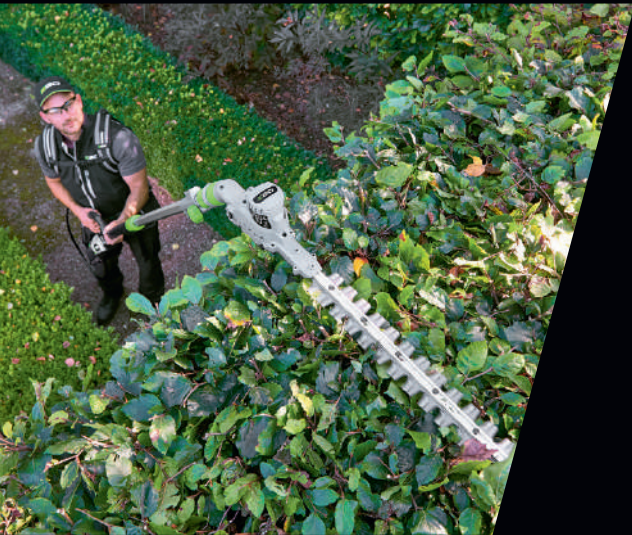

POWER+ PRO X TELESCOPIC POLE PRODUCTS