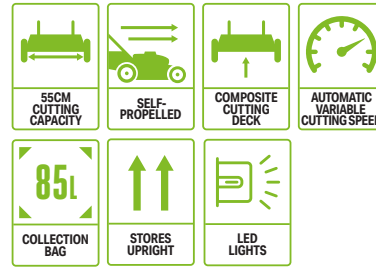

ACCESSORIES ALSO AVAILABLE

ONLY AVAILABLE AS KIT LM2135E-SP

CUTS UP TO 1000SQM ON A SINGLE CHARGE

LM2230E-SP
55CM SELF-PROPELLED MOWER

The wider cutting width is perfect for mowing of larger gardens and wider spaces. Self-propelled with automatic variable cutting speed, ideal for larger and sloping lawns. The new super-composite cutting deck is robust, lightweight and stable for prolonged use. Includes extra-large 85L collection bag.