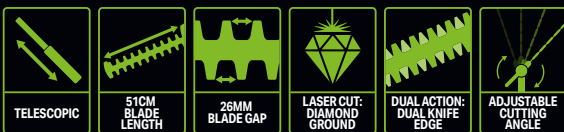

PTX5100 PRO X TELESCOPIC HEDGE TRIMMER ATTACHMENT

For use with the EGO Power+ Pro X Telescopic Pole (sold separately). Cut branches up to 26mm with ease. Tackle hard-to-reach areas with 6-position articulation and twist rotation.