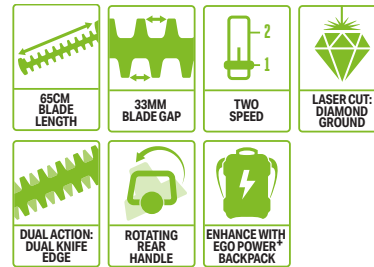

HT6500E 65CM HEDGE TRIMMER

Two-speed, double knife-edge cutting action, adjustable rotating rear handle for additional control, ideal for cutting wider/long hedges with thicker stem widths.