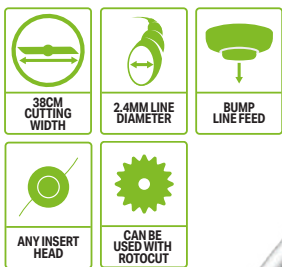

STA1500
LINE TRIMMER ATTACHMENT

This attachment is packed with features to save you time and help you work safely, quickly and efficiently.