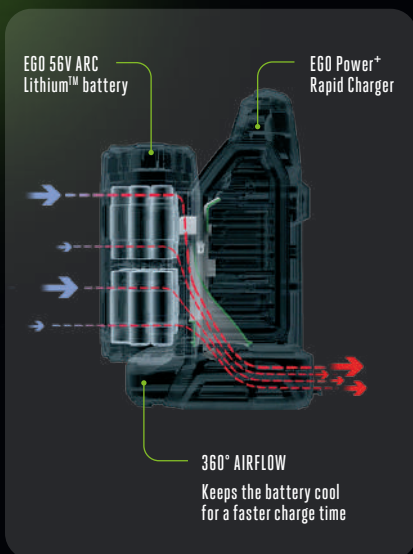

A BATTERY DESIGNED LIKE NO OTHER

EGO's unique patented 56V ARC Lithium™ battery delivers unmatched versatility and performance, providing the right power for every task.

Our team of experts has revolutionised battery technology to deliver the optimum power and performance for outdoor cordless tools. EGO's unique 56V ARC Lithium™ batteries deliver the power you need to complete any task. The eight portable batteries in our range can be used flexibly with each one of our cordless tools.

Key to its performance is the battery's intelligent design.

The innovative ARC shape of our 56V battery increases surface area, placing the battery cells close to the surface to maximise cooling and prevent overheating. Each battery cell is surrounded by EGO's unique KeepCool™ Technology, designed to absorb heat energy and keep the cells at their optimum temperature for longer run times. Software and microprocessors monitor and optimise each cell to deliver the best power and performance for every job.

Super fast recharge.

Our commitment to innovation not only delivers the right power for every task, it also means that when it's time to recharge, the EGO Power+ 56V ARC Lithium™ battery is one of the quickest around.

For more information on how EGO Power+ batteries work, and what makes them so revolutionary, download the Battery FAQ document on our website.

egopowerplus.co.uk/faqs