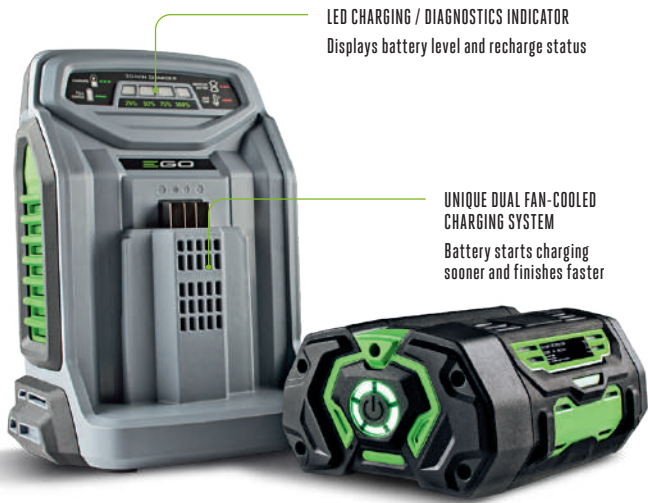

LED CHARGING / DIAGNOSTICS INDICATOR
Displays battery level and recharge status

UNIQUE DUAL FAN-COOLED CHARGING SYSTEM
Battery starts charging sooner and finishes faster