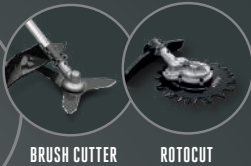

EGO POWER+ PRO X
HEDGE TRIMMERS

EGO POWER+ PRO X
TELESCOPIC POLE SYSTEM

PRUNING SAW HEDGE TRIMMER

EGO POWER+ PRO X
LINE TRIMMERS

BRUSH CUTTER RTOCUT

EGO POWER+ PRO X
REAR HANDLE CHAINSAW

EGO POWER+ PRO X
TOP HANDLE CHAINSAW