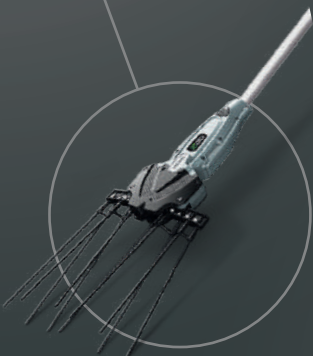

2 OPTIONS OF POWER HEAD AVAILABLE:

- EGO Power+ Professional Power Head with brushless motor
- EGO Power+ Pro X Power Head with brushless motor

THE POWER TO TACKLE ANY TASK

Includes AP1500 Single Shoulder Harness.