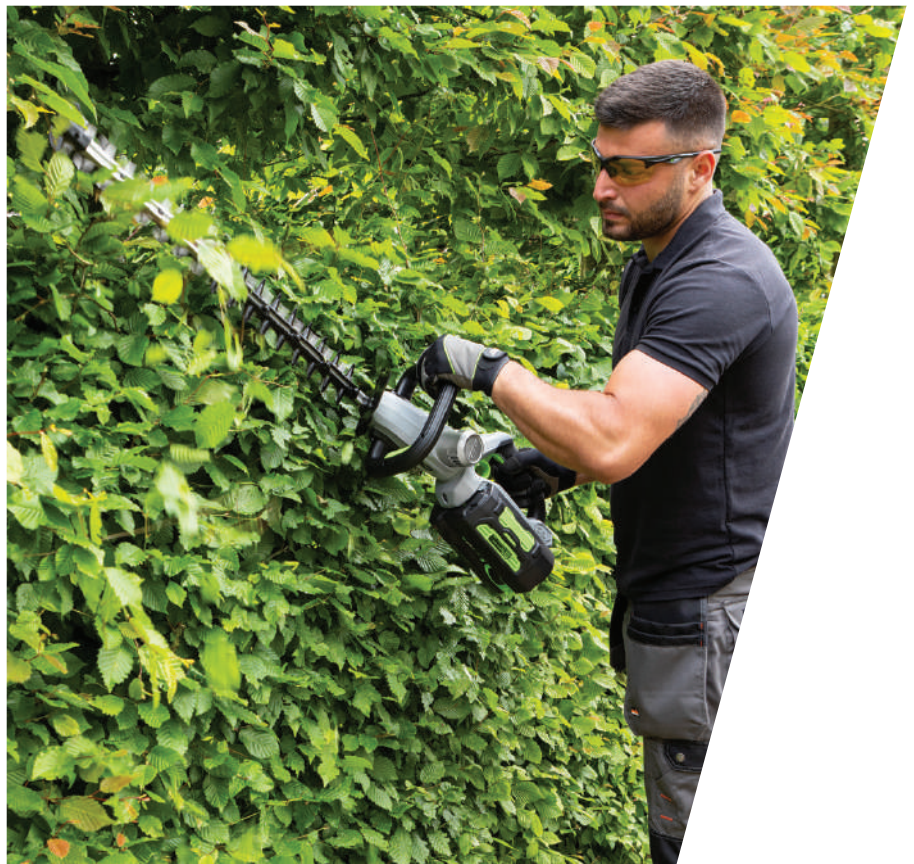

Please note: some features are not available on all models.

POWER+ HEDGE TRIMMER

HT2000E 51CM HEDGE TRIMMER

Single-speed, single knife-edge cutting action, powerful brushless motor, ideal for cutting narrower small-to-medium hedges with thick stem widths.