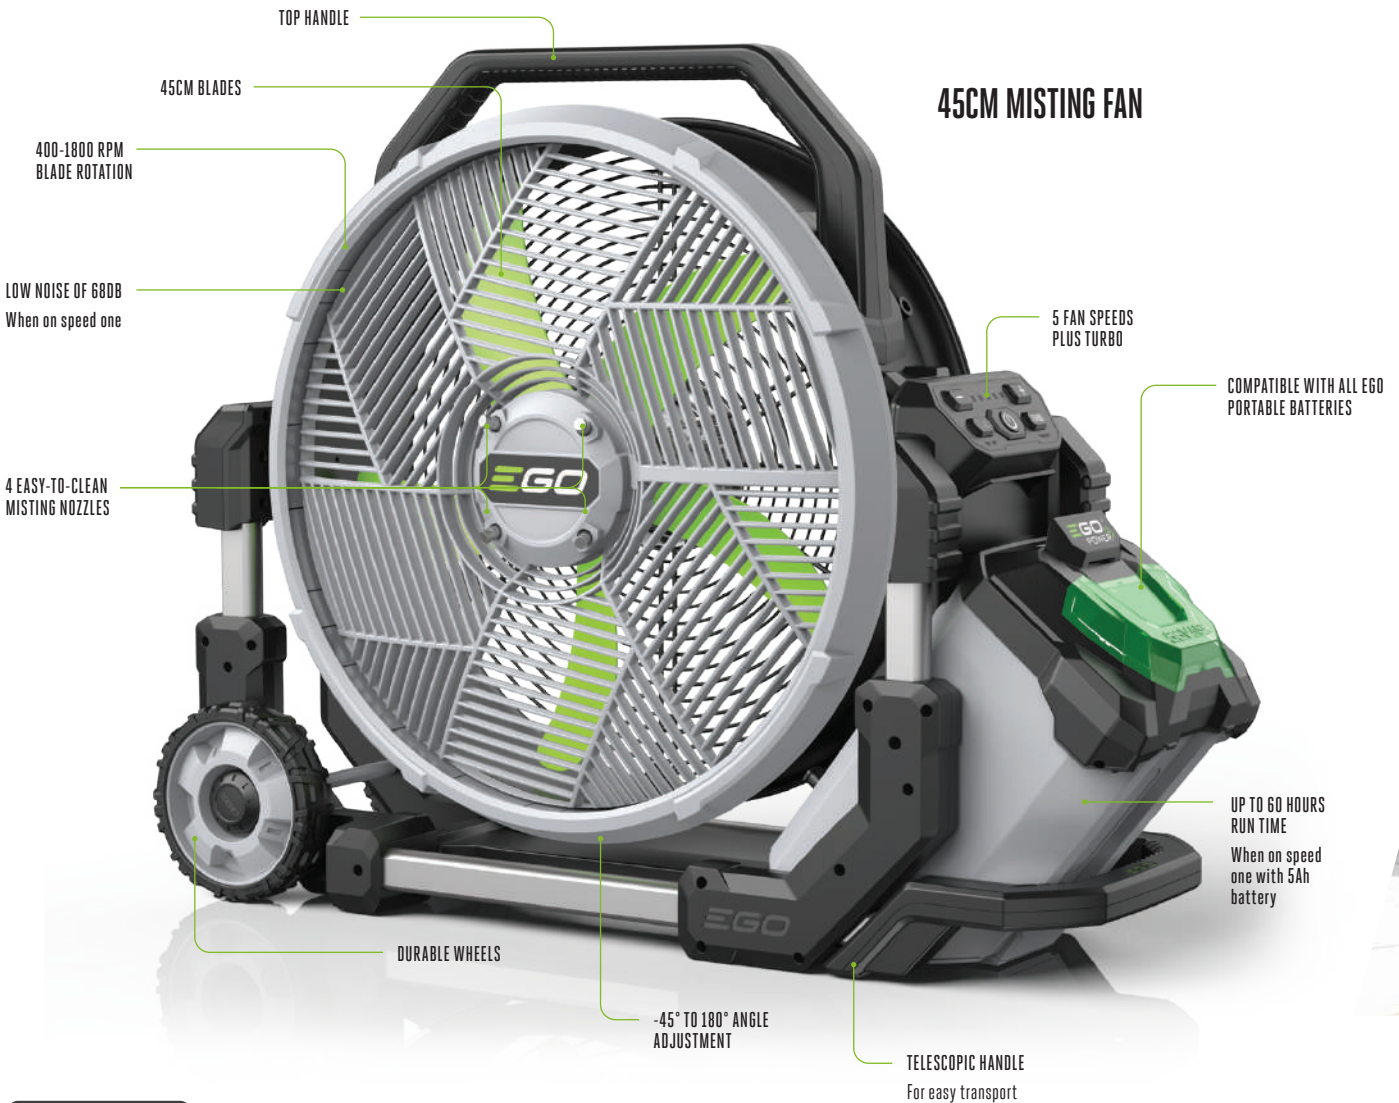

OUR COOLEST INNOVATIONS YET

With up to double the airflow of standard fans, the EGO Power+ Misting Fans are essential tools for warm conditions.

Complete with two misting modes: intermittent and continuous, six speed settings, the EGO Power+ Misting Fans have an impressive Cooling Area Capacity (up to 50m² with the 45cm Fan). With a minimal noise level of up to 68dB and up to 60 hours run time (with 5Ah battery) on speed one, these fans are suitable for both indoor and outdoor cooling. Their light-weight and advanced portable features make them ideal for hot working conditions, sporting events, camping trips and BBQs, with two sizes and specifications to choose from.