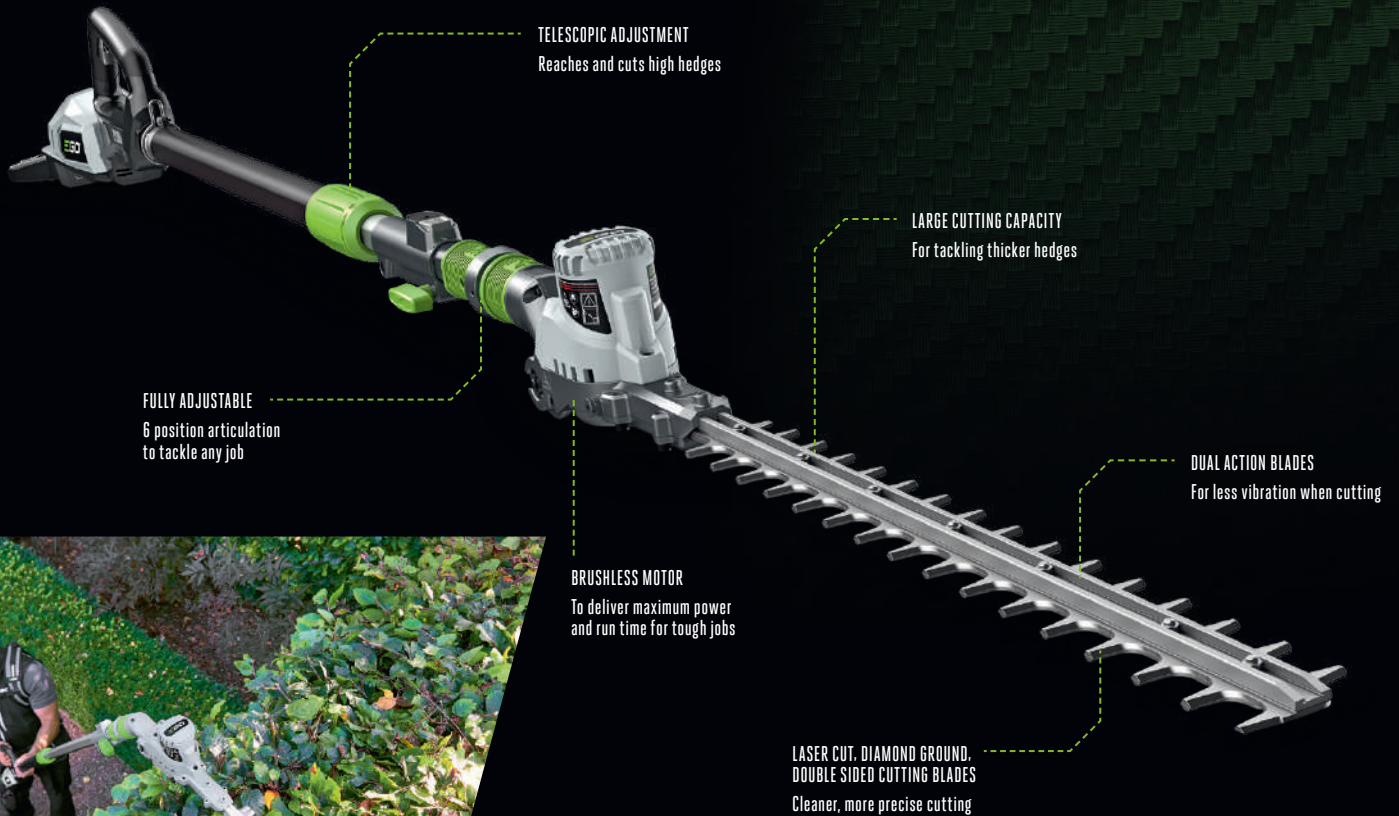

POWER+ PRO X TELESCOPIC POLE PRODUCTS