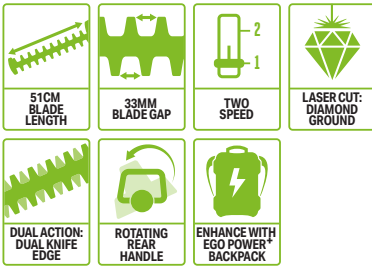

Designed with a durable 66cm diamond ground blade and innovative rotating handle, the HT2600E provides cutting precision with ease.

AVAILABLE AS A KIT

HT5100E 51CM HEDGE TRIMMER

Two-speed, double knife-edge cutting action, adjustable rotating rear handle for additional control, ideal for cutting narrower/long hedges with thicker stem widths.