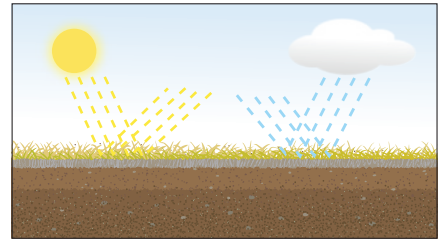

Gradually, the healthy grass will become yellow and withered.