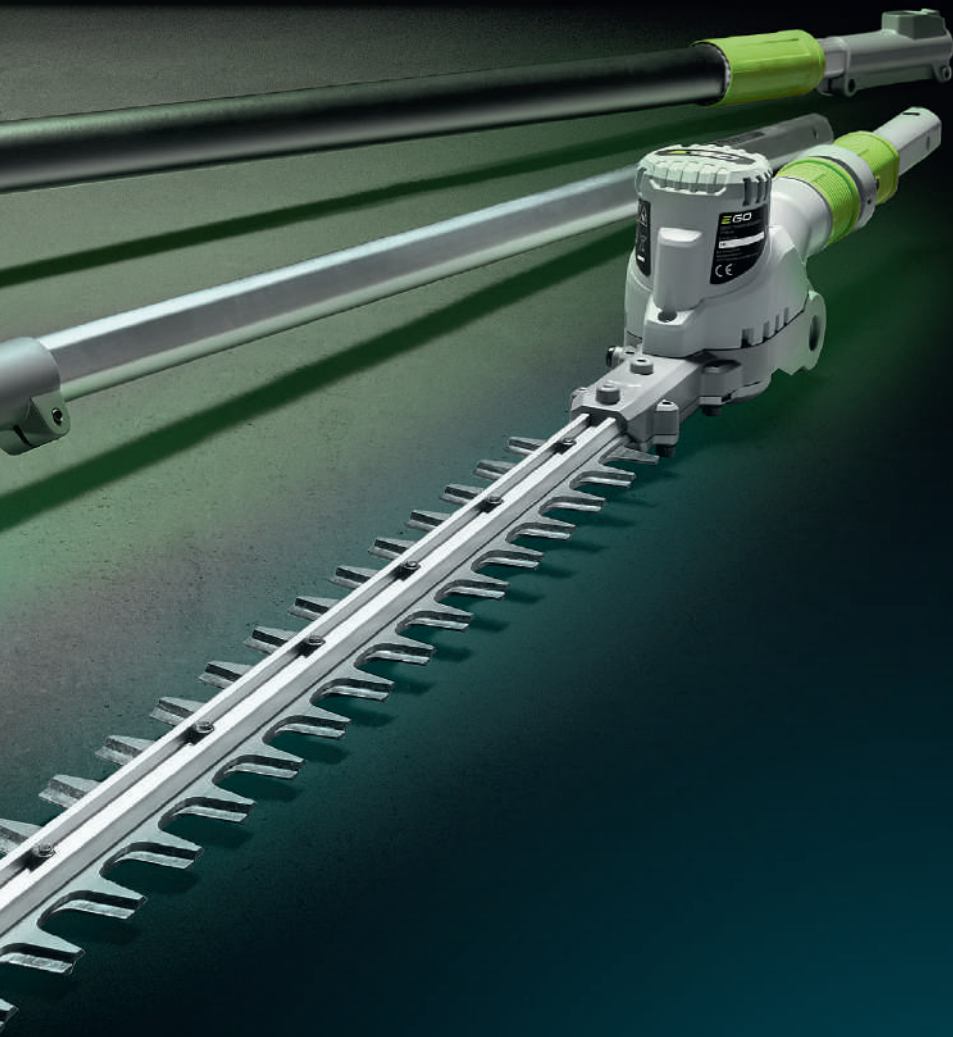

POWER⁺ TELESCOPIC POLE PRODUCTS

MAXIMUM REACH, MANOEUVRABILITY AND CUTTING
POWER FOR HIGH BRANCHES AND HEDGES.

REACH NEW HEIGHTS

The EGO Pole Saw makes ladders and tricky tree maintenance a thing of the past.

With a 25cm bar and chain speeds of up to 20m/s, the EGO Pole Saw cuts through high branches with ease. The cutting head and shaft attach to the tool via a connector, allowing the Pole Saw to be stored compactly. Switch up the length of the tool up to 4m to reach any branch, however near or far, with the telescopic feature. The lightweight, sturdy, carbon fibre shaft and LED cutting guides aid manoeuvrability and keep cuts accurate.

PS1000E TELESCOPIC POLE SAW

Work on those hard-to-reach areas with ease. Our lightweight EGO Telescopic Pole Saw reaches lengths of 4m when fully extended and, thanks to its motor located at the head of the tool, maintains great balance and ergonomics.