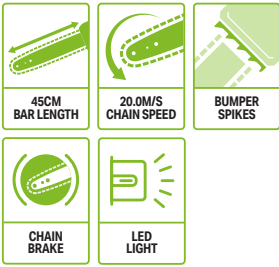

40CM BAR LENGTH

20.0M/S CHAIN SPEED

CHAIN BRAKE

BUMPER SPIKES

AVAILABLE AS A KIT

CS1800E
45CM CHAINSAW

A chain speed of 20m/s, provides all the power and torque needed to quickly cut through thick branches and larger logs up to 45cm (17.5ins) in width.