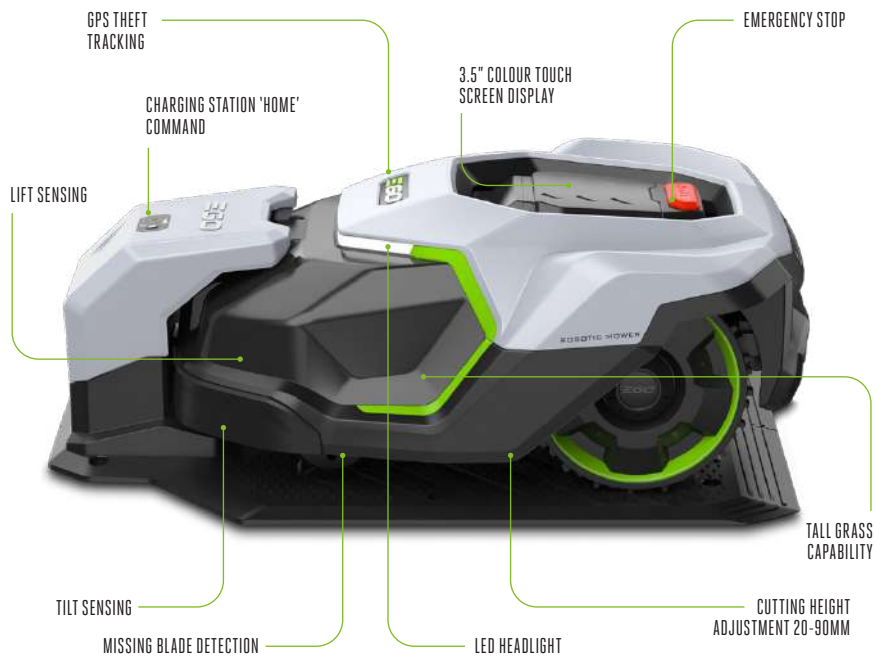

NEW FOR 2025

RM4000E / RM2000E ROBOTIC MOWERS

Remote controlled, automated lawn maintenance via the EGO Connect App on your mobile phone, with a choice of 2 models to suit the size of your lawn.