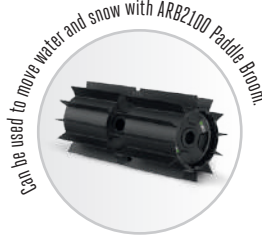

BBA2100
BRISTLE BRUSH ATTACHMENT

Clear moss and wet leaves from hard surfaces easily with the new bristle brush attachment.