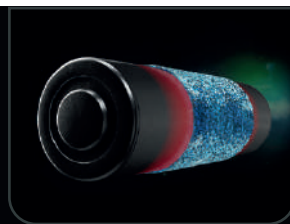

EGO'S UNIQUE ARC SHAPED DESIGN

INCREASED SURFACE AREA

The battery ARC shape has been carefully designed to optimise cooling and reduce overheating. Unlike "brick shaped" batteries, the individual battery cells are positioned adjacent to the external housing so heat can be easily transferred away from the cells.