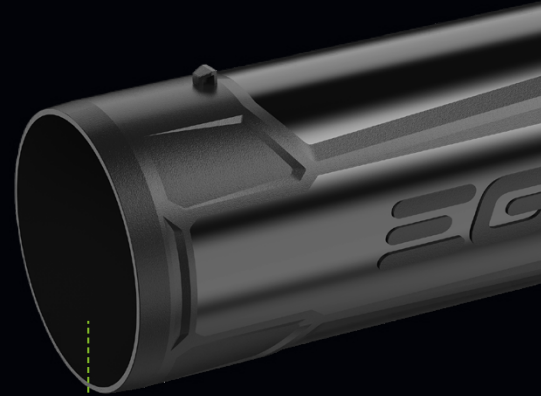

The most powerful hand-held battery blower on the market, with new brushless motor and high-efficiency axial fan for impressive air flow and higher air-speed. Tackles the most demanding clear-ups, ensuring performance, comfort and durability – built to work in the toughest environments.