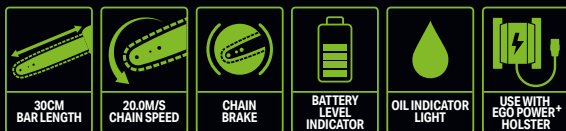

ABH3000 BATTERY HOLSTER   **BA2240T 4AH BATTERY**

Battery holster cable integrates with the safety strap to securely attach to the belt and harness. The 4Ah battery has been designed with the optimal power-to-weight ratio for use by professional arborists.

Available separately, see pages 25 and 26.

	CSX3000	CS1200E
BLADE LENGTH	30cm	30cm
CHAIN SPEED	20m/s	20m/s
CUTS UP TO*	2.5Ah Up to 140 cuts 4.0Ah Up to 225 cuts 5.0Ah Up to 265 cuts 6.0Ah Up to 330 cuts 7.5Ah Up to 420 cuts 10.0Ah Up to 560 cuts 12.0Ah Up to 700 cuts	2.5Ah Up to 130 cuts - - - - - -
CHAIN BAR	AG1200	AK1204Q
CHAIN TYPE	AC1200 (12", 1.1mm, 3/8")	AC1204Q (12", 1.1mm, 1/4")
OIL RESERVOIR	200ml	150ml
CHAIN OIL	Automatic - Worm drive adjustable	Automatic
CHAIN BRAKE	Yes - Mechanical and Electronic	Yes - Mechanical and Electronic
NOISE RATING LpA / LwA	88dB(A) / 98dB(A)	89dB(A) / 97dB(A)
VIBRATION (M/S²)	1.7/2.2	TBC
CHAIN TENSIONING	Manual	Manual
WEIGHT WITHOUT BATTERY	3.5kg	2.4kg
MOTOR TYPE	Brushless	Brushless
DOMESTIC WARRANTY	Not suitable	Not suitable
PROFESSIONAL WARRANTY	3 years	2 years
AVAILABLE AS A KIT	CSX3002: Includes top handle chainsaw, 4Ah battery and rapid charger	-

*Number of cuts may vary and depend on the battery used, charge level of battery and user's operation technique. Based on 100mm x 100mm cuts.
• - highlighted cutting area is optimal for battery.