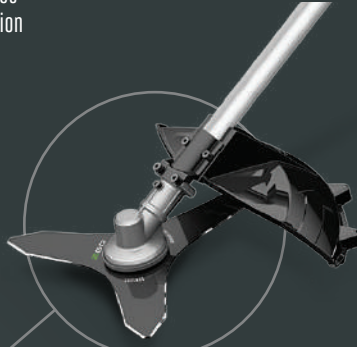

**04 EGO POWER+
BRUSH CUTTER**

Cuts through tough undergrowth, thick grass and weeds with ease