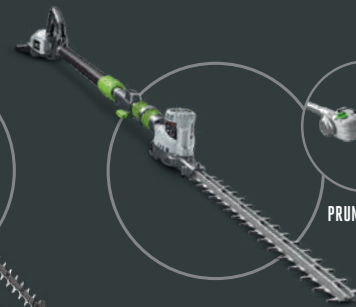

EGO POWER+ PRO X
HEDGE TRIMMERS

EGO POWER+ PRO X
TELESCOPIC POLE SYSTEM

PRUNING SAW HEDGE TRIMMER

EGO POWER+ PRO X
LINE TRIMMERS

BRUSH CUTTER RTOCUT

EGO POWER+ PRO X
REAR HANDLE CHAINSAW

EGO POWER+ PRO X
TOP HANDLE CHAINSAW