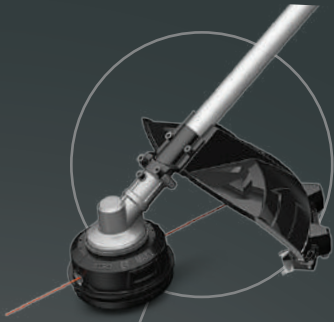

**03 EGO POWER+
LINE TRIMMER**

Trim grass along fences and walls with precision