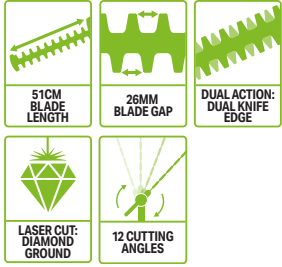

HTA2000
HEDGE TRIMMER ATTACHMENT

Laser cut, diamond ground blades and simple angle adjustment makes this trimmer as precise as it is powerful.