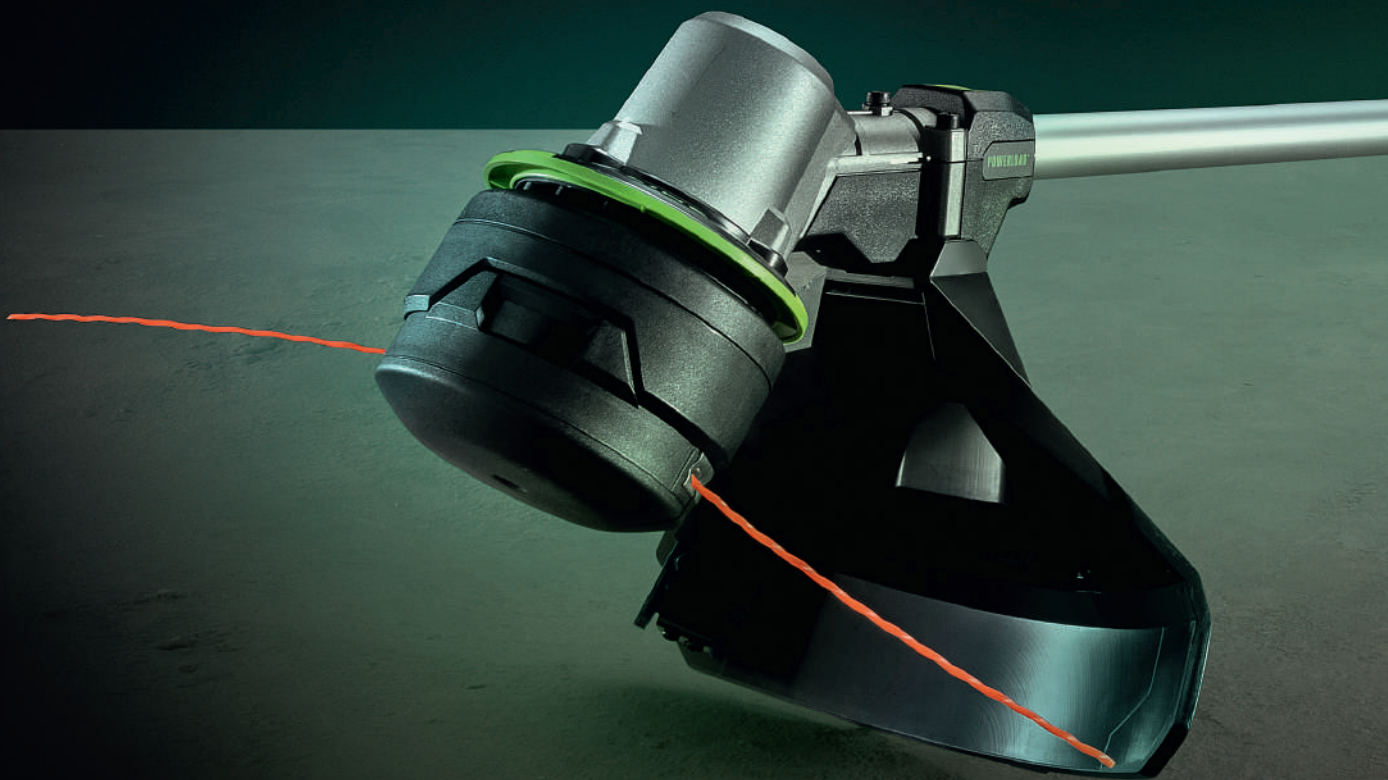

For use with the EGO Power+ Pro X Telescopic Pole (sold separately).
Cut through branches up to 200mm in diameter with ease.

	PSX2500
BAR LENGTH	25cm
CHAIN TYPE	90PX040X (Pitch 3/8", Gauge 1.1mm)
CHAIN SPEED	22m/s
RUN TIME*	2.5Ah Up to 110 cuts 4.0Ah Up to 182 cuts 5.0Ah Up to 231 cuts 6.0Ah Up to 330 cuts 7.5Ah Up to 379 cuts 10.0Ah Up to 455 cuts 12.0Ah Up to 565 cuts 28.0Ah Up to 1280 cuts
SPEED CONTROL	Variable Speed
TOTAL LENGTH	140cm
TOTAL EXTENDED LENGTH	400cm
OIL TANK CAPACITY	180ml with worm gear
NOISE RATING LpA/LwA	85 dB(A) / 99 dB(A)
WEIGHT WITHOUT BATTERY	2.2kg
MOTOR TYPE	Brushless
VIBRATION (M/S ²)	1.2
DOMESTIC WARRANTY	5 years
PROFESSIONAL WARRANTY	3 years
AVAILABLE AS A KIT**	PPCX1000: Includes telescopic pole, pruning saw attachment and hedge trimmer attachment

THE PERFECT COMBINATION OF POWER, BALANCE
AND COMFORT, OUR LINE TRIMMERS AND
BRUSH CUTTERS CUT EVERY JOB DOWN TO SIZE.

ULTIMATE TRIMMING CONTROL

EGO has revolutionised its range of Power+ Line Trimmers once more, with the introduction of world-first Line IQ™ Technology for non-stop performance.

With a range of cutting swathes and speeds, there's an EGO Line Trimmer suitable for every use, from smaller gardens to more demanding, professional jobs. Backed by powerful brushless motors and created with ease-of-use in mind, EGO Power+ Line Trimmers deliver optimum efficiency and run time, as well as low vibration levels and adjustable shaft length for comfortable working conditions.