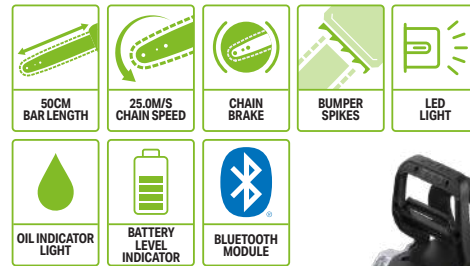

CS2000E
50CM CHAINSAW

The CS2000E is EGO's highest specification chainsaw for domestic use, boasting 25m/s chain speed and a new configuration for improved balance and handling, ideal for cutting thick branches and larger logs up to 50cm (19.6 inches) in width. Features a new innovative display showing battery charge level and speed setting.